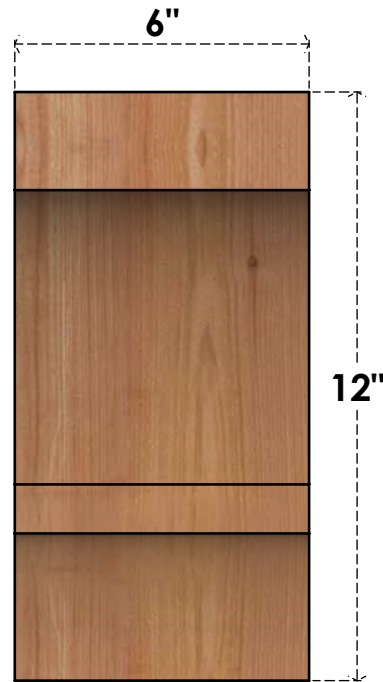

BRC06X08X12BOA00RWR

6"W X 8"D X 12"H BALBOA ROUGH SAWN BRACE, WESTERN RED CEDAR

SIDE

FRONT

EKENA MILLWORK
 2300 WEST MAIN ST.
 CLARKSVILLE, TX 75426
 TOLL FREE: 866-607-0453
 WWW.EKENAMILLWORK.COM

NOTES

1. INSTALLATION TO BE COMPLETED IN ACCORDANCE WITH MANUFACTURER'S SPECIFICATIONS.
2. DRAWING MAY NOT BE TO SCALE
3. THIS DRAWING IS INTENDED FOR DESIGN AND PLANNING PURPOSES ONLY.
4. ALL INFORMATION CONTAINED HEREIN WAS CURRENT AT THE TIME OF DEVELOPMENT BUT MUST BE REVIEWED AND APPROVED BY THE PRODUCT MANUFACTURER TO BE CONSIDERED ACCURATE.
5. PRODUCTS ARE NOT KILN DRIED. THIS ITEM IS UNIQUE AND WILL CONTAIN THE NATURAL VARIATIONS THAT THE WOOD SPECIES OFFERS. THIS MAY RESULT IN VARIATIONS UP TO 1/4"