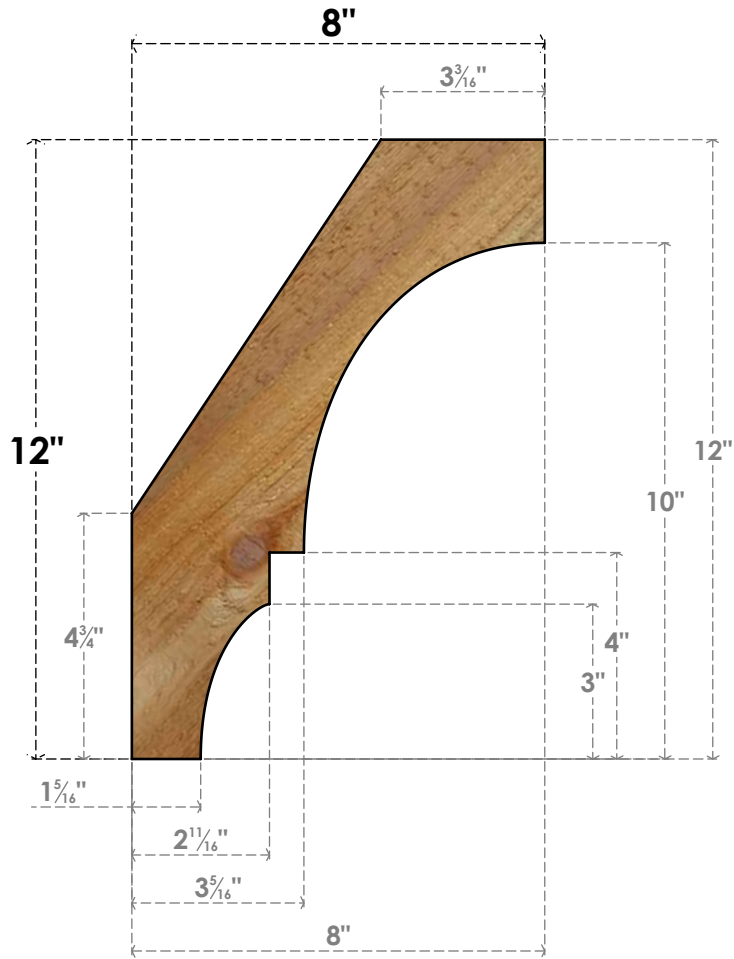

BRC06X08X12BOA00RWR

6"W X 8"D X 12"H BALBOA ROUGH SAWN BRACE, WESTERN RED CEDAR

SIDE

FRONT

EKENA MILLWORK
 2300 WEST MAIN ST.
 CLARKSVILLE, TX 75426
 TOLL FREE: 866-607-0453
 WWW.EKENAMILLWORK.COM

NOTES

1. INSTALLATION TO BE COMPLETED IN ACCORDANCE WITH MANUFACTURER'S SPECIFICATIONS.
2. DRAWING MAY NOT BE TO SCALE
3. THIS DRAWING IS INTENDED FOR DESIGN AND PLANNING PURPOSES ONLY.
4. ALL INFORMATION CONTAINED HEREIN WAS CURRENT AT THE TIME OF DEVELOPMENT BUT MUST BE REVIEWED AND APPROVED BY THE PRODUCT MANUFACTURER TO BE CONSIDERED ACCURATE.
5. PRODUCTS ARE NOT KILN DRIED. THIS ITEM IS UNIQUE AND WILL CONTAIN THE NATURAL VARIATIONS THAT THE WOOD SPECIES OFFERS. THIS MAY RESULT IN VARIATIONS UP TO 1/4"